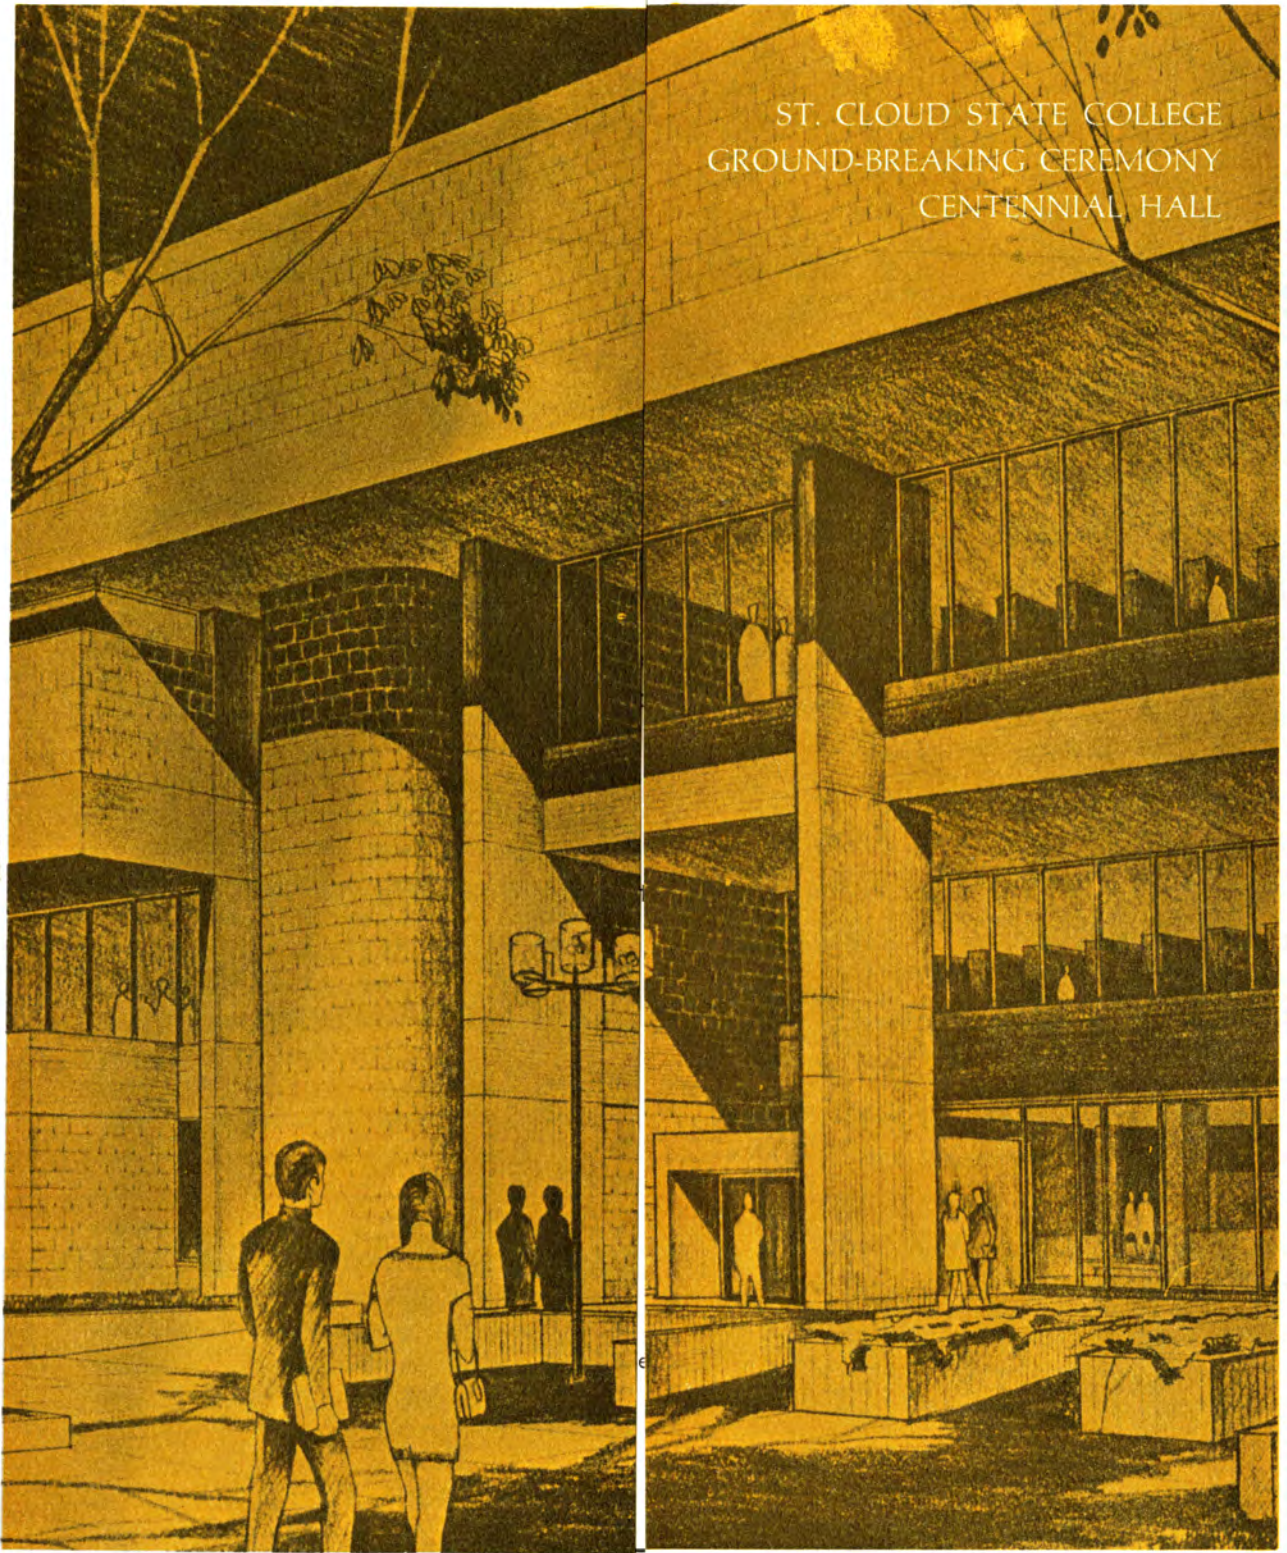

ST. CLOUD STATE COLLEGE
GROUND-BREAKING CEREMONY
CENTENNIAL HALL

1869

A Heritage of
Excellence

1969

CENTENNIAL HALL

This new Learning Resources Center will have 133,240 square feet of space and serve 10,000 students by the standards proposed by the American Library Association. In addition to housing the new library, the center will provide more efficient learning through closed-circuit audio and video equipment. Students may re-listen to a professor's lecture and even review a lecture on film in the future. The building will have the capacity one day to hook up with the information-retrieval-dial-access system so a student may obtain any book, document or periodical from any college library in Minnesota. There will be study space for 2,200 students and the library will house 474,000 volumes, with space for 5,000 reserve books, 25,000 reference volumes, 35,000 articles in the special collections file, 25,000 documents and 10,000 current periodicals.