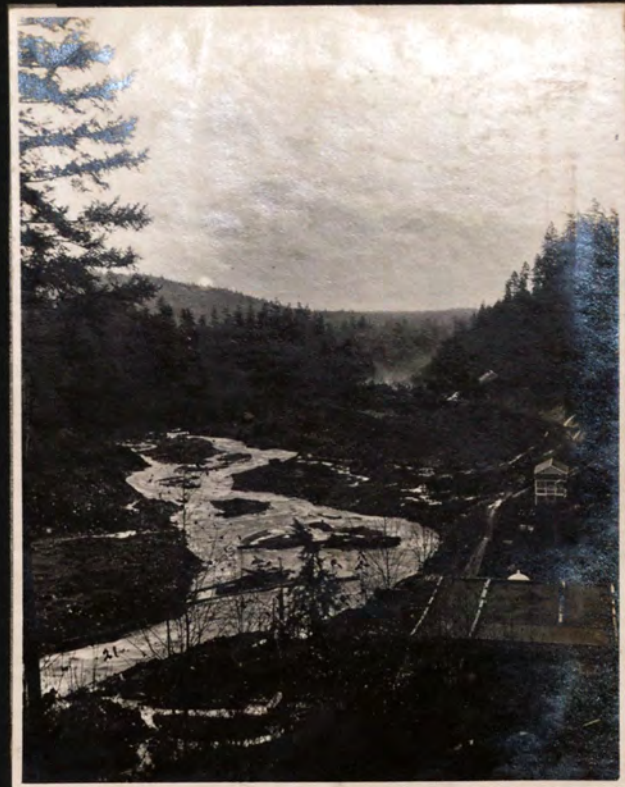

A Trout Hole, Tomichi Creek,
Cripple Creek, Col.

"No Thoroughfare"
Van Is., B. C., Ca.

"Split Cedar Camp"
Van Is., B. C., Ca.

"Niagara Falls"
Van. Is., B. C., Ca.

"Goldstream Valley"
Van. Is., B. C., Ca.

"The Last Glow" on Gulf
of Mexico, La.
© 1909